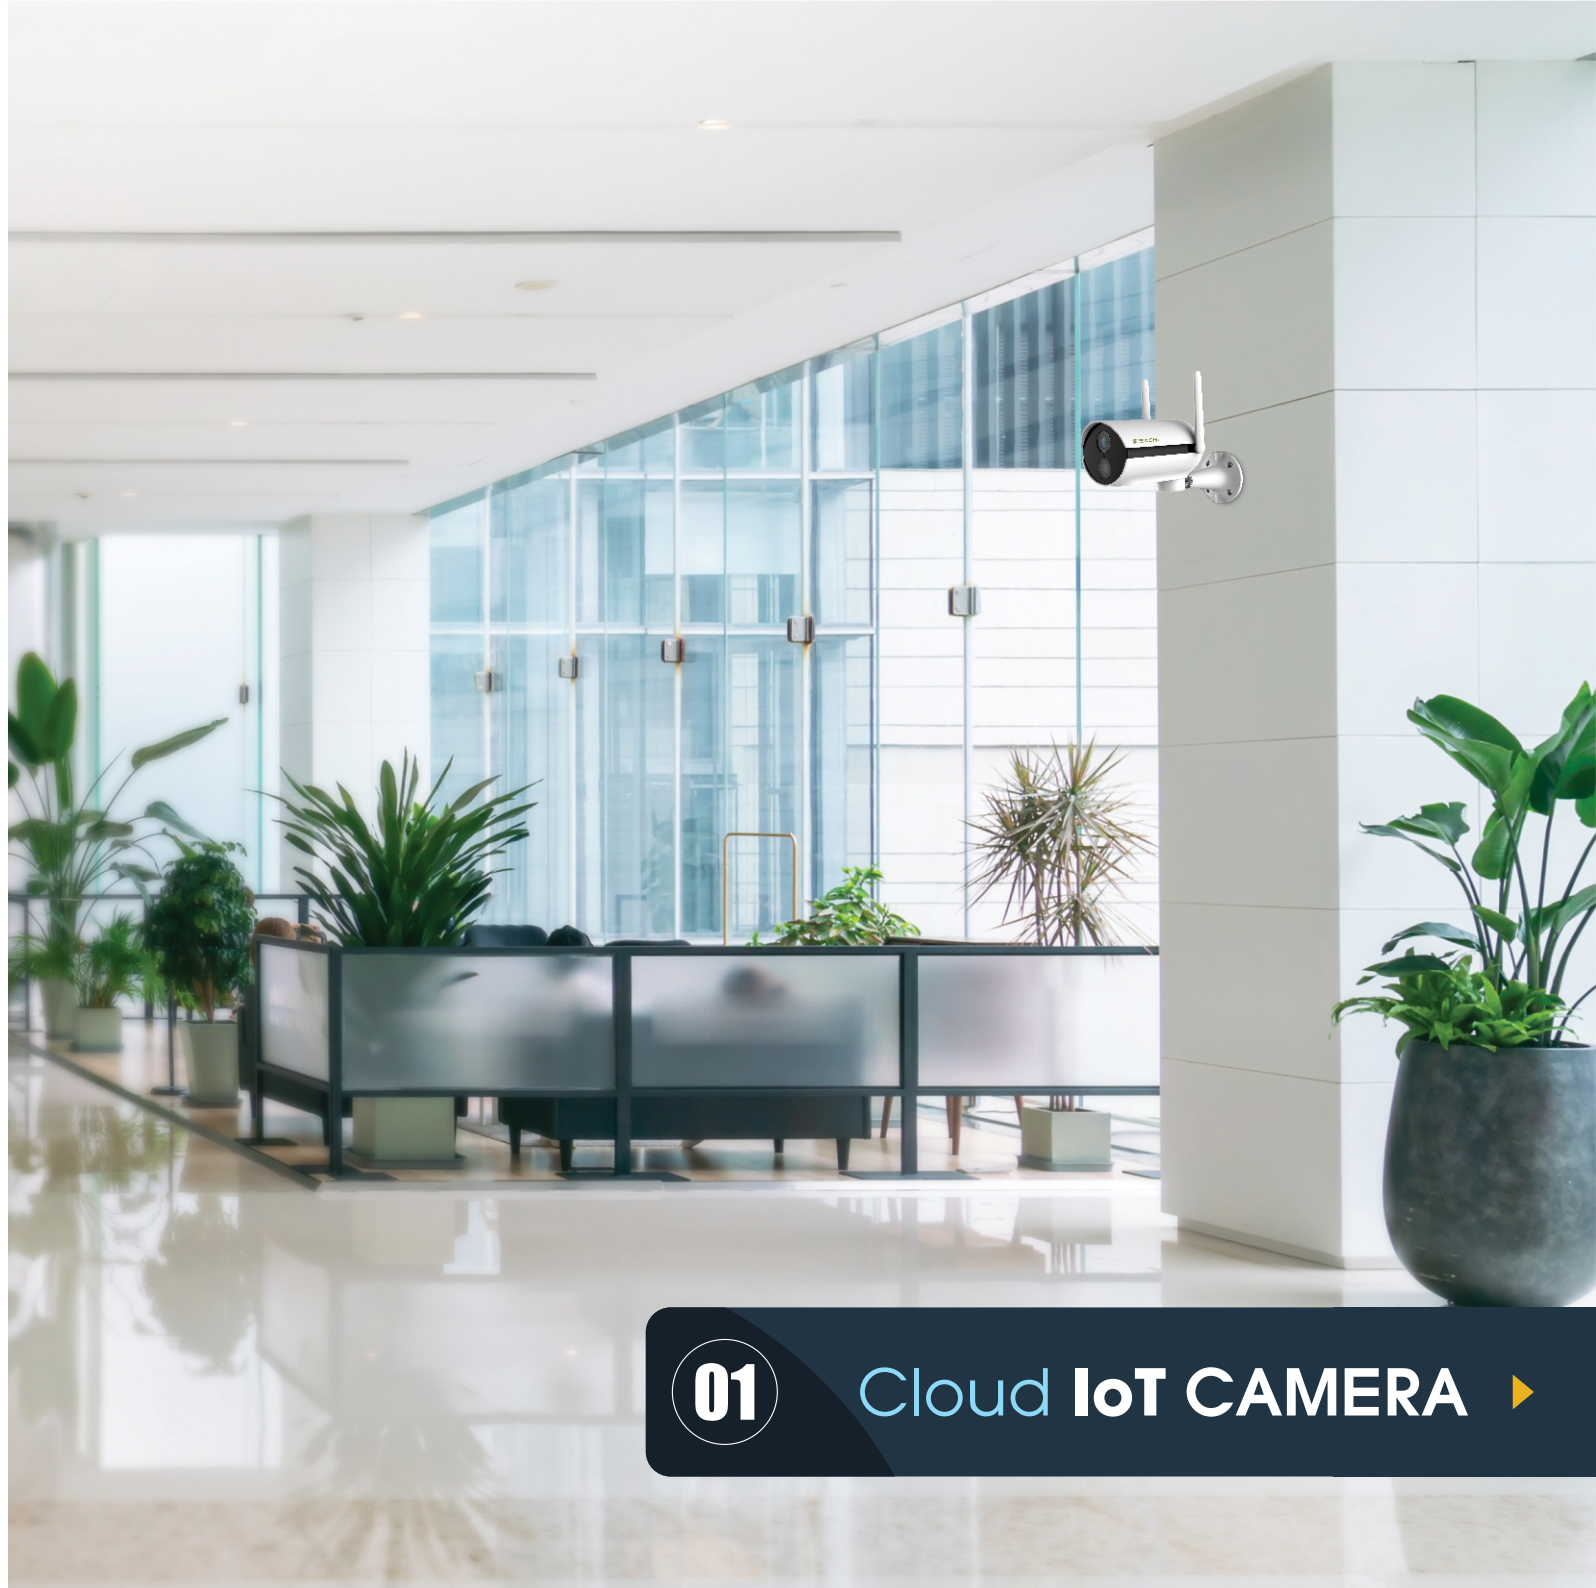

INTELLIGENCE OF ALL THINGS

December 2021

A SINGLE APP HOME

CONTROL YOUR HOME IN ONE TOUCH

INITIAL CONFIGURATION

Choose the platform compatible
with your mobile device

01

Cloud IoT CAMERA ▶

Cloud IoT CAMERA

Indoor Fixel CAMERA

SC-S1

- Intelligent motion detection
- Motion zone selection

Indoor Fixel CAMERA

SC-S1

770.000

TÍNH NĂNG SẢN PHẨM: