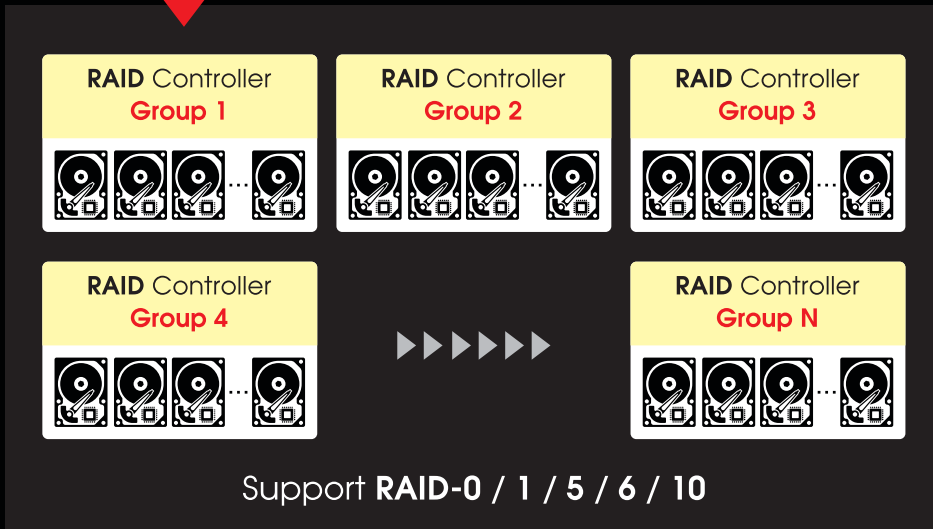

# Intelligent VIDEO ANALYTICS

View, SMART SEARCH & PLAYBACK

ISCSI Protocol

Recording & Add METADATA

**VS-0864R**

8 Bay Hotswap **RECORDING SERVER**

**VS-1664R**

16 Bay Hotswap **RECORDING SERVER**